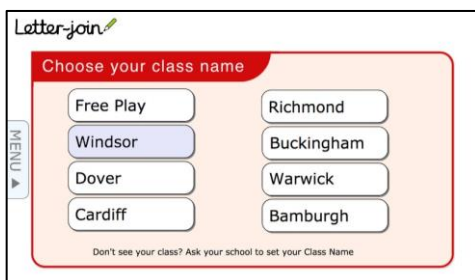

Choose a Classroom

Once logged-in, choose your child's classroom and you can use Letter-join's resources and fun activities to reinforce the handwriting we teach at school. You can trace over the letters and words and play the games on your tablet.

We are limited to the number of users who can log in to this account, so please do not share these log-in details.